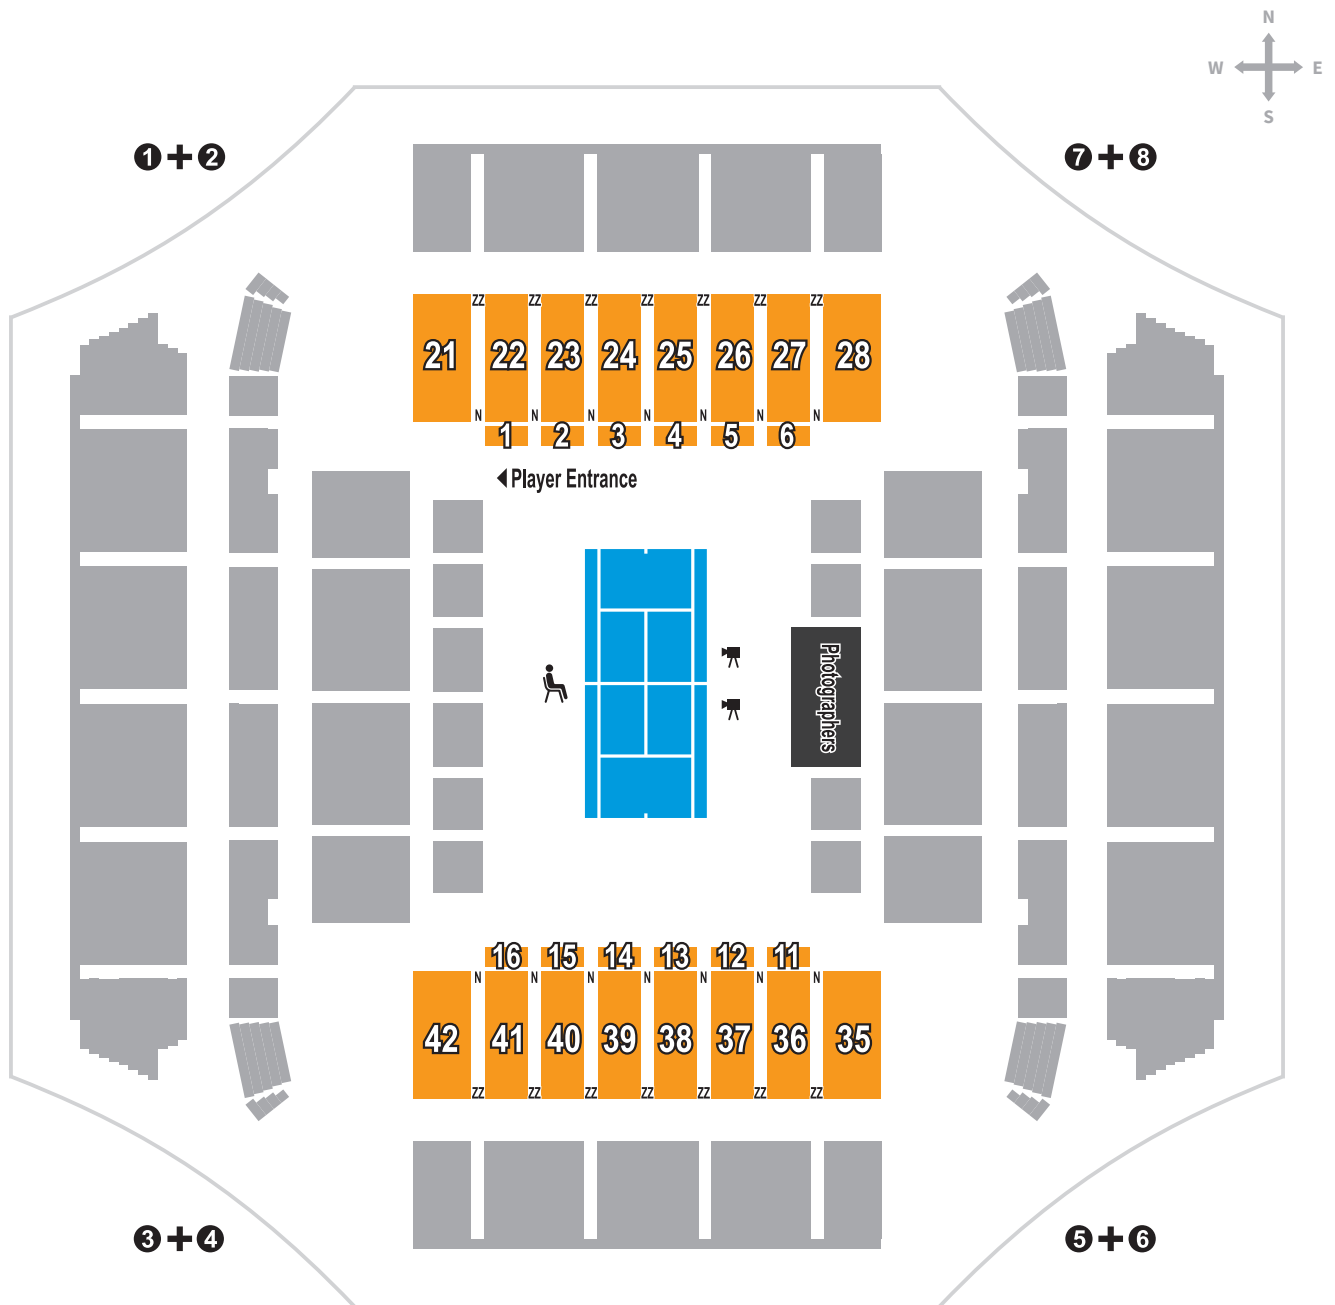

MELBOURNE Arena

- General Admission Seating
- Reserved Seating
- 1 Door

Please note: the Australian Open is an outdoor event. It is highly recommended that you bring appropriate protection from sun and weather regardless of the location of your allocated seats.

This map is subject to change.