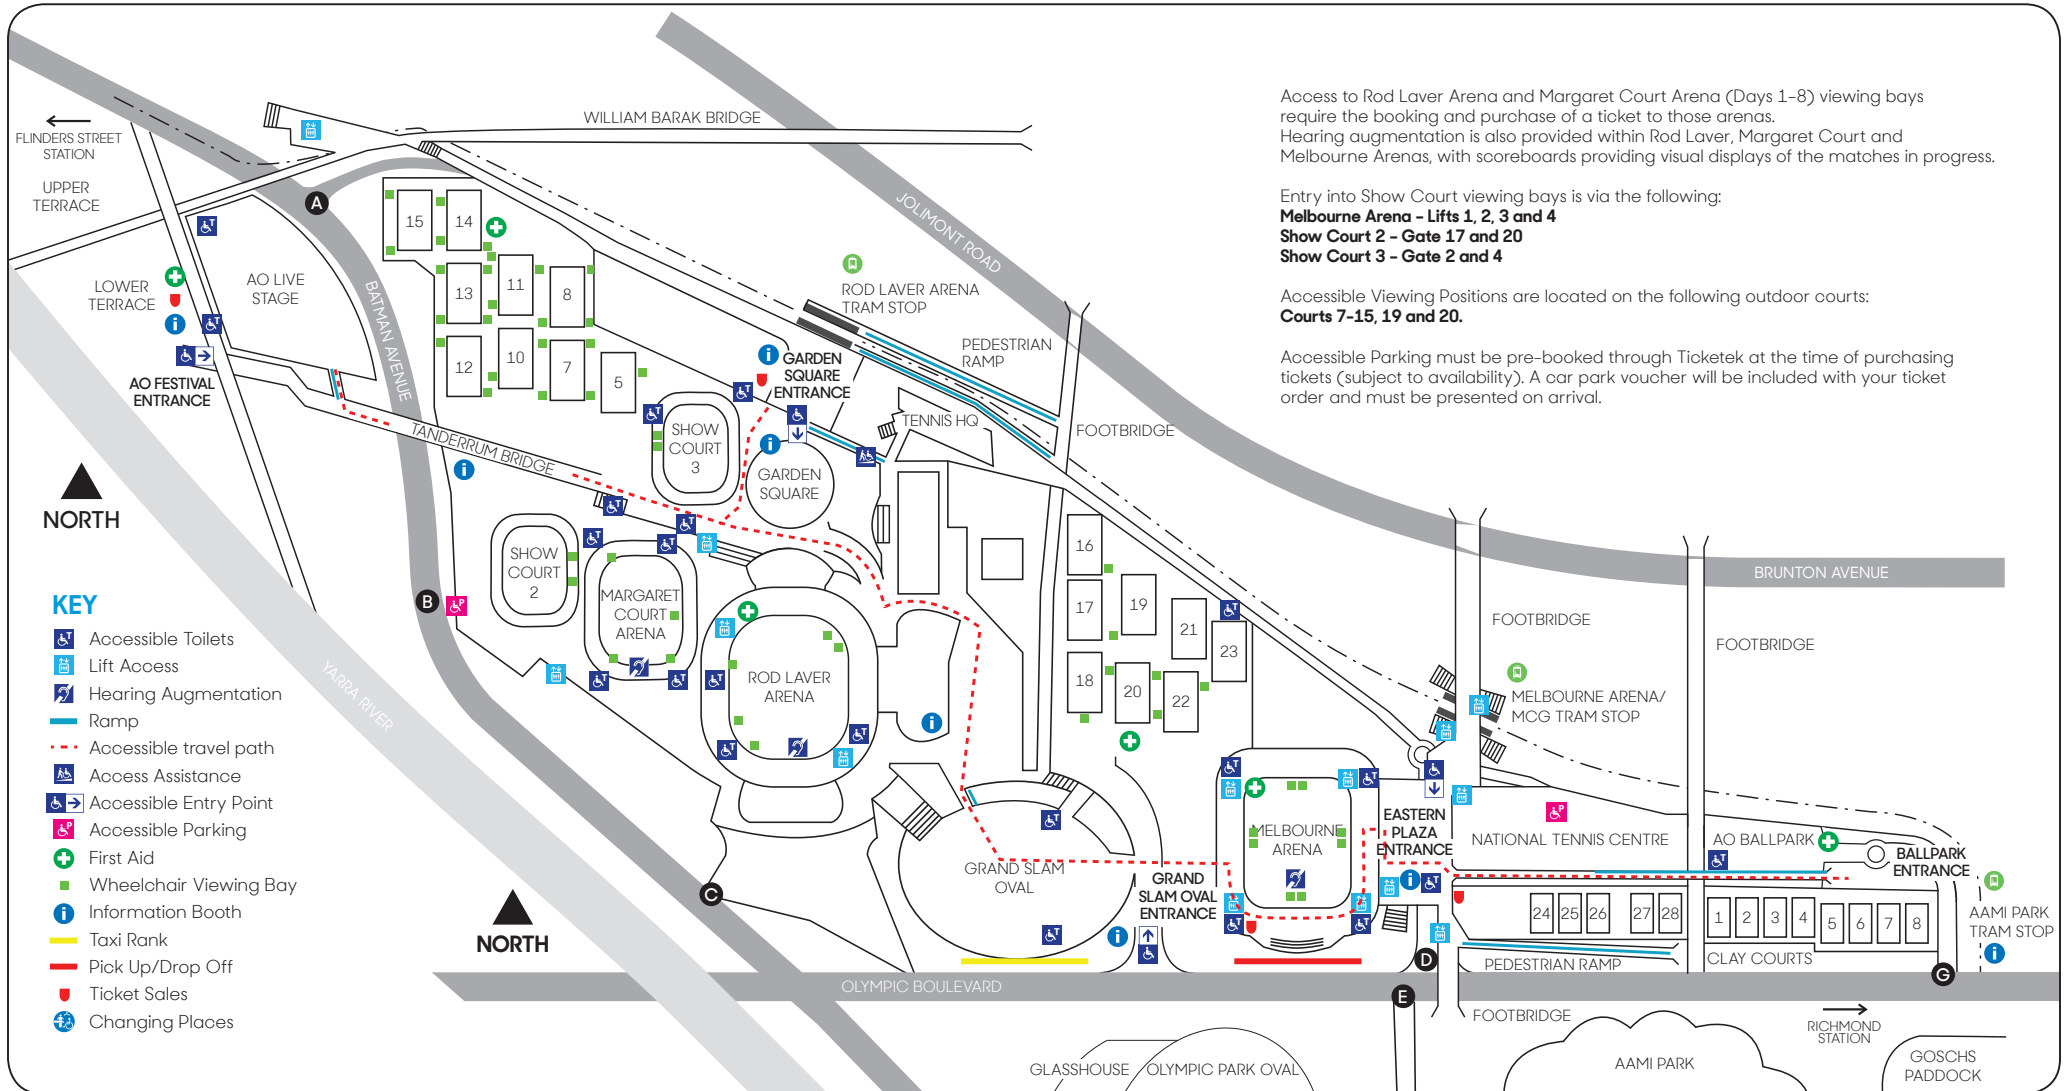

Melbourne Park Accessibility Map 2019

Access to Rod Laver Arena and Margaret Court Arena (Days 1-8) viewing bays require the booking and purchase of a ticket to those arenas. Hearing augmentation is also provided within Rod Laver, Margaret Court and Melbourne Arenas, with scoreboards providing visual displays of the matches in progress.

Entry into Show Court viewing bays is via the following:

- Melbourne Arena - Lifts 1, 2, 3 and 4**
- Show Court 2 - Gate 17 and 20**
- Show Court 3 - Gate 2 and 4**

Accessible Viewing Positions are located on the following outdoor courts:
Courts 7-15, 19 and 20.

Accessible Parking must be pre-booked through Ticketek at the time of purchasing tickets (subject to availability). A car park voucher will be included with your ticket order and must be presented on arrival.