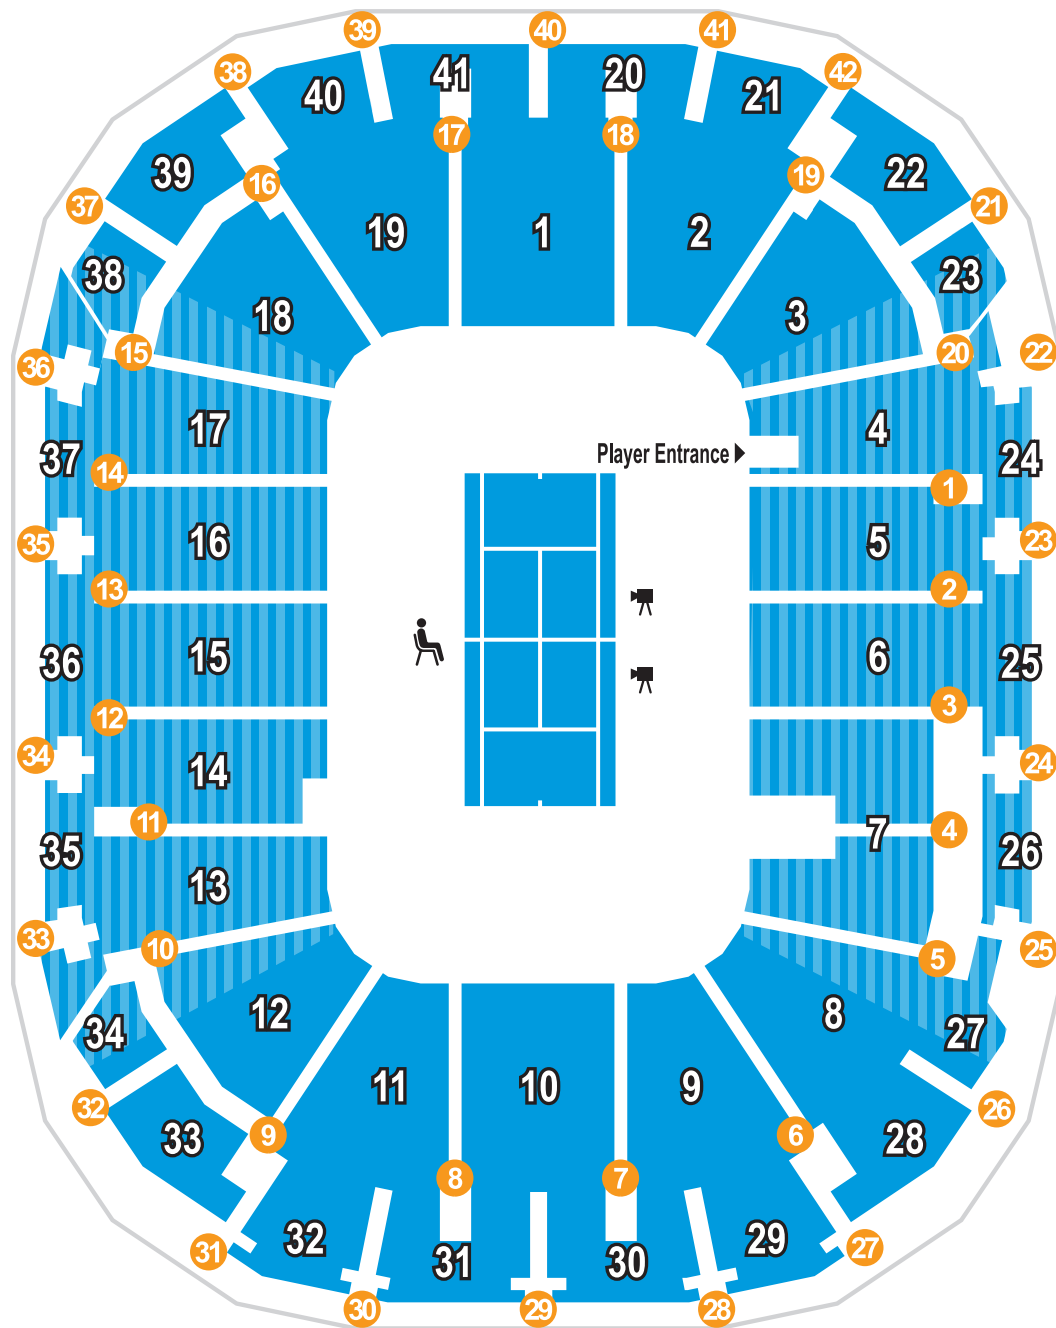

mca MARGARET COURT ARENA

- Section
- Door number
- ▨ Exposed to sunlight

Please note: the Australian Open is an outdoor event. It is highly recommended that you bring appropriate protection from sun and weather regardless of the location of your allocated seats.

This map is subject to change.