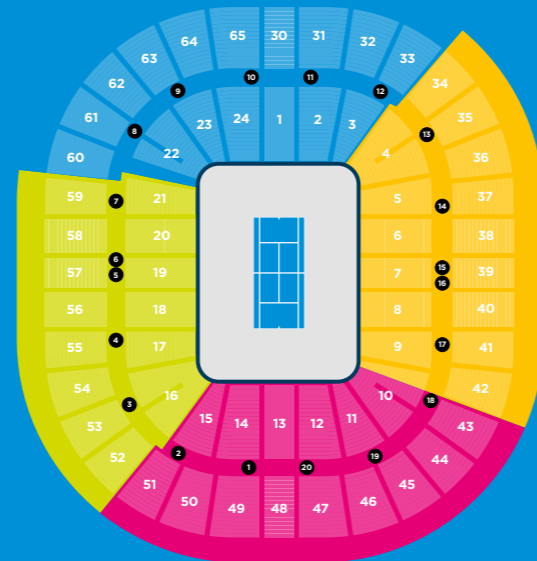

Collect your team headband!
Look out for our collection stations and roaming staff!